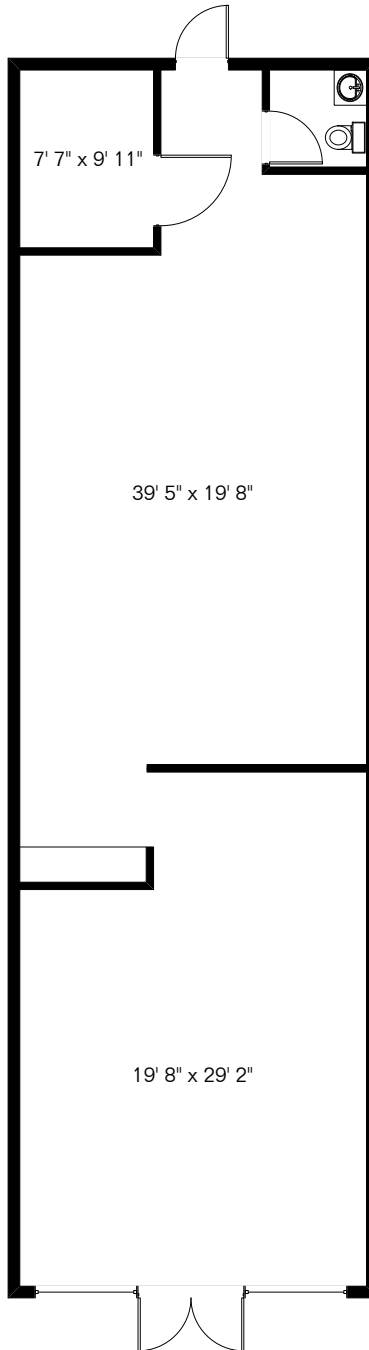

The square footages and room size information are deemed to be reliable but are not guaranteed and should be independently verified. This drawing is for marketing purposes only.

3238 E Bell Rd

Gross 1,432 Sq Ft

Site Visit November 2019

Copyright 2019 Floor Plans First! LLC
All Rights Reserved.

www.FloorPlansFirst.com

Toll Free (877) 887-1500
Voice (520) 881-1500

Floor Plans First!
See the Floor Plan First!